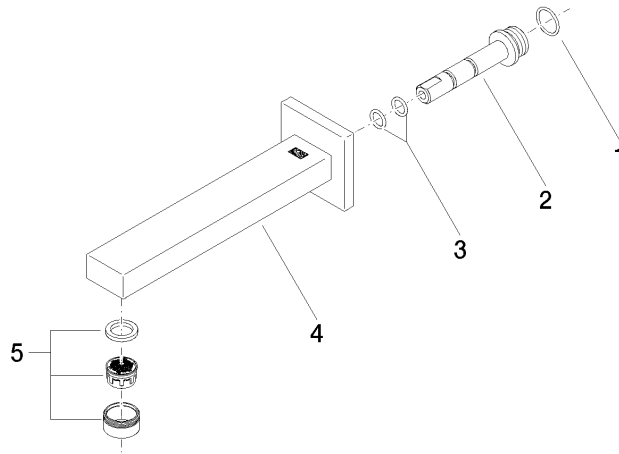

SYMETRICS Wall-mounted basin spout without pop-up waste - Brushed Durabron (23kt Gold)

13 800 980

- 185mm projection
- fixed spout
- circular, air-enriched flow
- hole diameter 37 mm
- rosette 60 x 60 mm
- 1/2" connection
- plug-link mounting
- max. flow 7 l/min
- lead-free
- WRAS 1904065

For Touchfree control please order eSet Touchfree WITH or WITHOUT temperature adjustment

Recommended miscellaneous

Concealed wall elbow -

- max. recess depth 163 mm
- min. recess depth 90 mm

35 085 970 90

SYMETRICS Wall-mounted basin spout without pop-up waste - Brushed Durabross (23kt Gold)

13 800 980
mm [inches]

Flow rate chart

Certificates

LGA_18592.

WRAS_1904065.

**SYMETRICS Wall-mounted basin spout without pop-up waste - Brushed
Durabronz (23kt Gold)**

13 800 980

Spare parts list

No.	Item Number	Name	Quantity used	Delivery time
1	09 14 10 053 90	seal	1	2
2	09 24 04 135 90	nipple	1	2
3	09 14 10 008 90	seal	2	2
4	90 11 68 004 00-28	spout	1	20
5	90 23 01 029 02-28	aerator	1	20