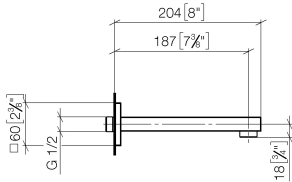

SYMETRICS Wall-mounted basin spout without pop-up waste - Brushed Durabron (23kt Gold)

13 800 980

- 185mm projection
- fixed spout
- circular, air-enriched flow
- hole diameter 37 mm
- rosette 60 x 60 mm
- 1/2" connection
- plug-link mounting
- max. flow 7 l/min
- lead-free
- WRAS 1904065

For Touchfree control please order eSet Touchfree WITH or WITHOUT temperature adjustment

Recommended miscellaneous

Concealed wall elbow -

- max. recess depth 163 mm
- min. recess depth 90 mm

35 085 970 90

SYMETRICS Wall-mounted basin spout without pop-up waste - Brushed Durabross (23kt Gold)

13 800 980
mm [inches]

Flow rate chart

Certificates

LGA_18592.

WRAS_1904065.

**SYMETRICS Wall-mounted basin spout without pop-up waste - Brushed
Durabronz (23kt Gold)**

13 800 980

Spare parts list

No.	Item Number	Name	Quantity used	Delivery time
1	09 14 10 053 90	seal	1	2
2	09 24 04 135 90	nipple	1	2
3	09 14 10 008 90	seal	2	2
4	90 11 68 004 00-28	spout	1	20
5	90 23 01 029 02-28	aerator	1	20